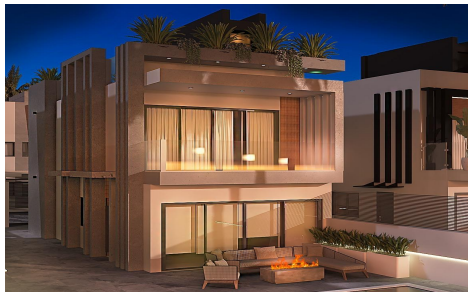

DH85781K

€995,000

3

3

182m<sup>2</sup>

259m<sup>2</sup>

Luxury New Build Villas on the Frontline Beach in Puerto de Mazarrón Exclusive Seafront Living in El Alamillo Discover a unique new development of 11 luxury independent villas located in Puerto de Mazarrón, in the prestigious El Alamillo area, one of the most sought-after destinations on the Costa C lida. This gated community offers direct access to the beach and promenade, providing the perfect blend of comfort, exclusivity, and Mediterranean lifestyle. Spacious Villas with Private Pools and Sea Views Each villa is set on plots starting from 259 m2 and designed with modern architecture across four levels: basement, ground floor, first floor, and private solarium. The homes feature...(Ask for More Details!)