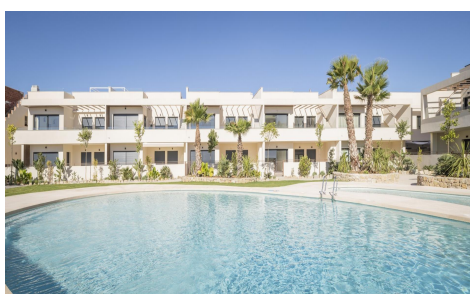

DH52126X

DESIGN BUNGALOW BY THE SEA

€370,000

2

2

100m²

42m²

DESIGN BUNGALOW BY THE SEA Residential in a newly developed area just 250m from the sea. Excellent location very close to the urban center of Torrevieja and surrounded by services, shops and restaurants. The Torrevieja General Hospital and the marina are also nearby. Excellent residential with a beautiful garden, swimming pool and fitness area. Enjoy this complete, modern, and charming bungalow with a minimalist design.