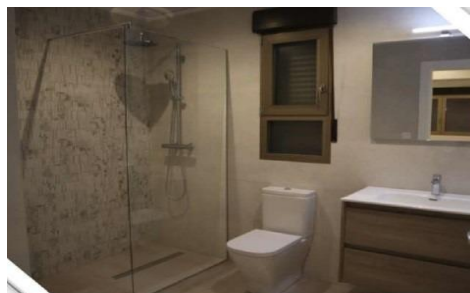

DH54518H

**NEW BUILD MODERN VILLA IN ASPE**

**€395,000**

3

2

141m<sup>2</sup>

420m<sup>2</sup>

**NEW BUILD MODERN VILLA IN ASPE** New Build modern and innovative design villa in La Romana, Aspe. Villa with 3 bedrooms, 2 bathroom open plan kitchen with living room, terrace, private garden with the pool and parking space. The Villas are pre installed for A/C hot and cold and electric blinds to all the windows. As well you will have a choice of tiles and kitchen so the villa will be finished to your own style and colour. Near Aspe is a very special Town of La Romana within easy walking distance from our development. La Romana has a prosperous economy based...(Ask for More Details!)