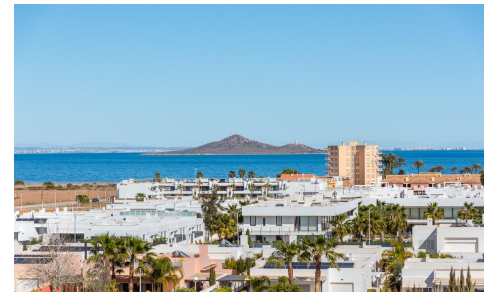

DH40514Z

NEW BUILD RESIDENTIAL COMPLEX IN MAR DE CRISTAL

2

2

99m²

N/A

NEW BUILD RESIDENTIAL COMPLEX IN MAR DE CRISTAL New Build modern residential complex of apartments and penthouses located very close to the promenade and the long lovely sandy beaches of Mar de Cristal. You can choose from ground floor apartments with a private garden, mid-floor apartments with a terrace, and penthouses with private solarium. Properties has 2 or 3 bedrooms and 2 bathrooms. The apartments have a modern design, presenting an open plan living area, combining the kitchen, dining area and lounge, into a large space with access to the terrace. The master bedroom has a private bathroom. ...(Ask for More Details!)