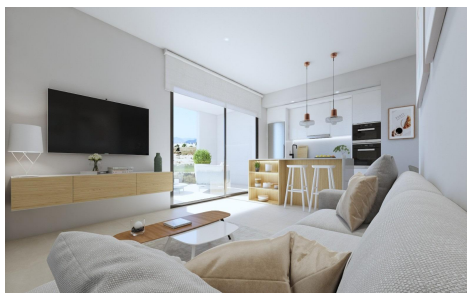

## NEW APARTMENTS IN CONDADO DE ALHAMA €229,000

2

2

71m<sup>2</sup>

N/A

NEW APARTMENTS IN CONDADO DE ALHAMA GOLF COURSE New two-bedroom, two-bathroom apartments with frontline golf views of ALHAMA SIGNATURE GOLF, a fabulous 18-hole golf course designed by Jack Nicklaus. CONDADO DE ALHAMA is a fantastic Golf Resort with many facilities and services. A shopping centre, sports centre, a range of bars and restaurants, supermarket. . . and more than 25 communal swimming pools and gardens. Only 18 minutes by car from the new International Airport of the Region of Murcia. The apartments have an area between 73. 88m2 and 75. 22m2 divided into 2 bedrooms, 2 bathrooms, an open living-kitchen-dining room of...(Ask for More Details!)