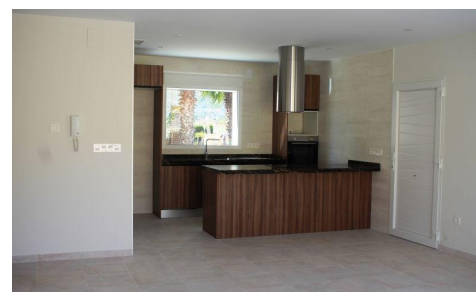

DH75282G

VILLA BETWEEN SEA AND MOUNTAIN

€345,000

3

2

135m²

500m²

VILLA BETWEEN SEA AND MOUNTAIN Fantastic new built Villa on a plot of 500m² in La Romana. The villa has a constructed area of 134. 45m², on one floor, with a porch of 18. 75m², a living-dining-kitchen of 39. 80m², 3 bedrooms, 2 bathrooms, a gallery. Included in the price: Appliances: hob, oven, extractor, dishwasher, fridge and washing machine. Air conditioning with heat pump, installation + machine Bathrooms with bathroom furniture with mirror, shower enclosure and taps Kitchen with white furniture and national granite Interior LED throughout the house and on the porch Double glazing,...(Ask for More Details!)