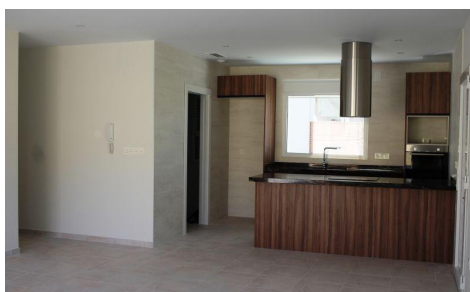

DH75282G

VILLA BETWEEN SEA AND MOUNTAIN

€345,000

3

2

135m²

500m²

VILLA BETWEEN SEA AND MOUNTAIN Fantastic new built Villa on a plot of 500m² in La Romana. The villa has a constructed area of 134. 45m², on one floor, with a porch of 18. 75m², a living-dining-kitchen of 39. 80m², 3 bedrooms, 2 bathrooms, a gallery. Included in the price: Appliances: hob, oven, extractor, dishwasher, fridge and washing machine. Air conditioning with heat pump, installation + machine Bathrooms with bathroom furniture with mirror, shower enclosure and taps Kitchen with white furniture and national granite Interior LED throughout the house and on the porch Double glazing,...(Ask for More Details!)