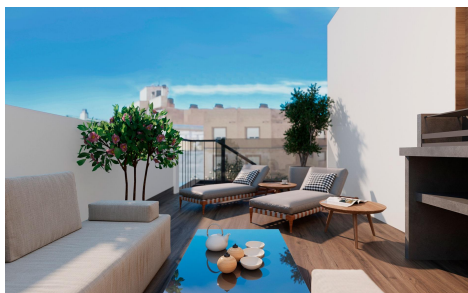

Modern Apartments Just 250m from Playa del Cura €380,000

2

1

69m²

N/A

Modern Apartments Just 250m from Playa del Cura in Torrevieja Exclusive New Development in the Heart of Torrevieja This exclusive residential project of 12 modern apartments is located just 250 meters from Playa del Cura, one of the most popular beaches in Torrevieja. Designed with a perfect balance of elegance, functionality, and Mediterranean lifestyle, the building offers a variety of layouts with 1 or 2 bedrooms, including apartments with terraces and penthouses with private solariums. Its central location provides easy access to shops, restaurants, leisure areas, and all essential services, while still maintaining a sense of comfort and tranquility. Premium Amenities for a Modern Lifestyle The development...(Ask for More Details!)