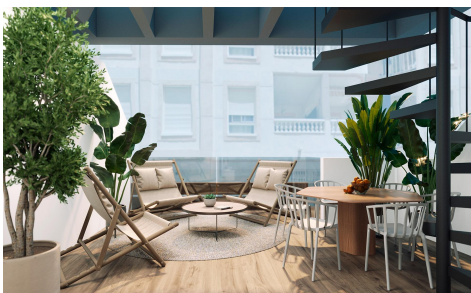

Modern Apartments Just 250m from Playa del Cura €380,000

2

1

69m²

N/A

Modern Apartments Just 250m from Playa del Cura in Torrevieja Exclusive New Development in the Heart of Torrevieja This exclusive residential project of 12 modern apartments is located just 250 meters from Playa del Cura, one of the most popular beaches in Torrevieja. Designed with a perfect balance of elegance, functionality, and Mediterranean lifestyle, the building offers a variety of layouts with 1 or 2 bedrooms, including apartments with terraces and penthouses with private solariums. Its central location provides easy access to shops, restaurants, leisure areas, and all essential services, while still maintaining a sense of comfort and tranquility. Premium Amenities for a Modern Lifestyle The development...(Ask for More Details!)