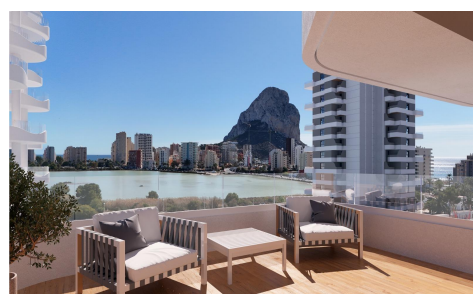

Modern New Build Homes in Calpe Just 450 m from Playa del Cantal Roig €440,000

3

2

126m²

N/A

Modern New Build Homes in Calpe Just 450 m from Playa del Cantal Roig A Contemporary Residential Complex Near the Sea This exclusive residential complex features 120 new build apartments with 2 and 3 bedrooms, distributed across three modern towers. Located only 450 m from Playa del Cantal Roig and within the peaceful area of El Saladar, the development offers the perfect blend of coastal living and urban convenience. The center of Calpe is just minutes away, while the stunning Salinas de Calpe and the iconic Natural Park of Peñón de Ifach create a unique natural backdrop. Sea views are available from the third floor upwards. Premium...(Ask for More Details!)