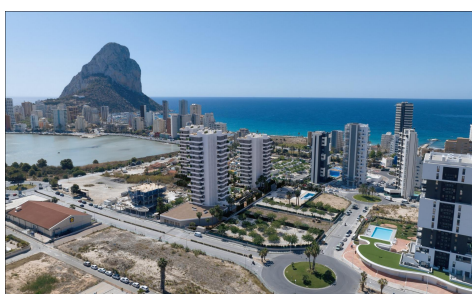

Modern New Build Homes in Calpe Just 450 m from Playa del Cantal Roig €440,000

3

2

126m²

N/A

Modern New Build Homes in Calpe Just 450 m from Playa del Cantal Roig A Contemporary Residential Complex Near the Sea This exclusive residential complex features 120 new build apartments with 2 and 3 bedrooms, distributed across three modern towers. Located only 450 m from Playa del Cantal Roig and within the peaceful area of El Saladar, the development offers the perfect blend of coastal living and urban convenience. The center of Calpe is just minutes away, while the stunning Salinas de Calpe and the iconic Natural Park of Peñón de Ifach create a unique natural backdrop. Sea views are available from the third floor upwards. Premium...(Ask for More Details!)