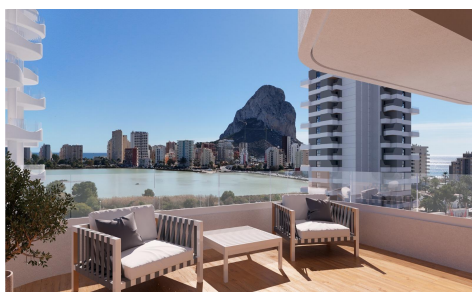

**Modern New Build Homes in Calpe Just 450 m from Playa del Cantal Roig €375,000**

2

2

100m<sup>2</sup>

N/A

Modern New Build Homes in Calpe Just 450 m from Playa del Cantal Roig A Contemporary Residential Complex Near the Sea This exclusive residential complex features 120 new build apartments with 2 and 3 bedrooms, distributed across three modern towers. Located only 450 m from Playa del Cantal Roig and within the peaceful area of El Saladar, the development offers the perfect blend of coastal living and urban convenience. The center of Calpe is just minutes away, while the stunning Salinas de Calpe and the iconic Natural Park of Peñón de Ifach create a unique natural backdrop. Sea views are available from the third floor upwards. Premium...(Ask for More Details!)