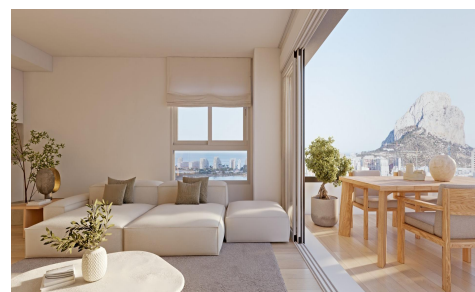

**Modern New Build Homes in Calpe Just 450 m from Playa del Cantal Roig €375,000**

2

2

100m<sup>2</sup>

N/A

Modern New Build Homes in Calpe Just 450 m from Playa del Cantal Roig A Contemporary Residential Complex Near the Sea This exclusive residential complex features 120 new build apartments with 2 and 3 bedrooms, distributed across three modern towers. Located only 450 m from Playa del Cantal Roig and within the peaceful area of El Saladar, the development offers the perfect blend of coastal living and urban convenience. The center of Calpe is just minutes away, while the stunning Salinas de Calpe and the iconic Natural Park of Peñón de Ifach create a unique natural backdrop. Sea views are available from the third floor upwards. Premium...(Ask for More Details!)