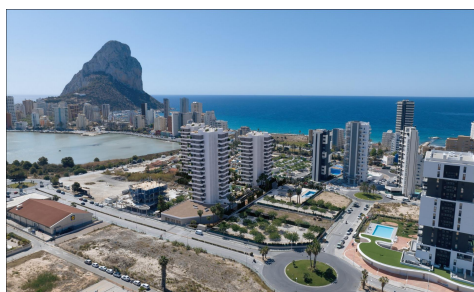

**Modern New Build Homes in Calpe Just 450 m from Playa del Cantal Roig €375,000**

2

2

100m<sup>2</sup>

N/A

Modern New Build Homes in Calpe Just 450 m from Playa del Cantal Roig A Contemporary Residential Complex Near the Sea This exclusive residential complex features 120 new build apartments with 2 and 3 bedrooms, distributed across three modern towers. Located only 450 m from Playa del Cantal Roig and within the peaceful area of El Saladar, the development offers the perfect blend of coastal living and urban convenience. The center of Calpe is just minutes away, while the stunning Salinas de Calpe and the iconic Natural Park of Peñón de Ifach create a unique natural backdrop. Sea views are available from the third floor upwards. Premium...(Ask for More Details!)