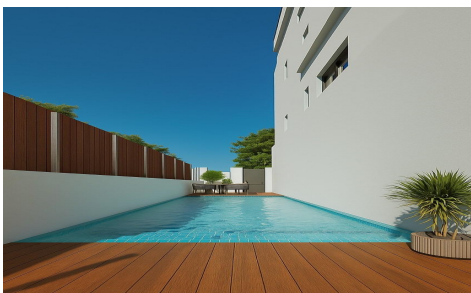

DH18970W

New Build Apartments Just 100 m from the Beach €949,900

3

3

171m²

N/A

New Build Apartments Just 100 m from the Beach in Lo Pagan, San Pedro del Pinatar Exclusive Coastal Residential in a Prime Location This new construction residential complex consists of only 10 modern apartments located in Lo Pagan San Pedro del Pinatar less than 100 meters from the beach. Set in one of the most attractive areas of the Mar Menor this development offers a perfect combination of seaside living comfort and excellent investment potential. Lo Pagan is well known for its relaxed atmosphere natural mud baths and proximity to both the Mar Menor and the Mediterranean Sea. Modern Apartments and a Unique Penthouse Option The project...(Ask for More Details!)