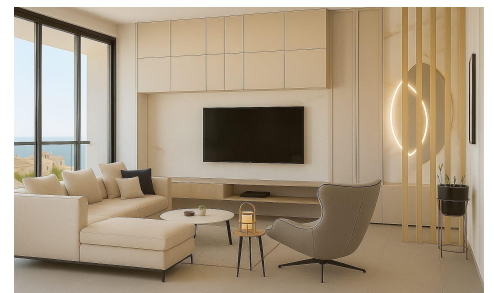

DH18970W

New Build Apartments Just 100 m from the Beach €949,900

3

3

171m²

N/A

New Build Apartments Just 100 m from the Beach in Lo Pagan, San Pedro del Pinatar Exclusive Coastal Residential in a Prime Location This new construction residential complex consists of only 10 modern apartments located in Lo Pagan San Pedro del Pinatar less than 100 meters from the beach. Set in one of the most attractive areas of the Mar Menor this development offers a perfect combination of seaside living comfort and excellent investment potential. Lo Pagan is well known for its relaxed atmosphere natural mud baths and proximity to both the Mar Menor and the Mediterranean Sea. Modern Apartments and a Unique Penthouse Option The project...(Ask for More Details!)