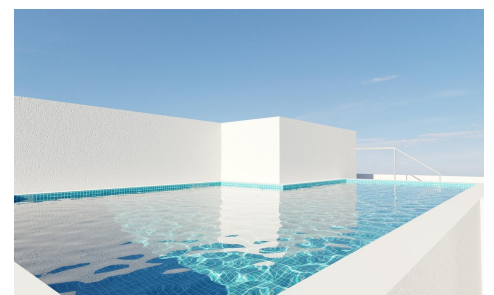

DH67568K

New Build Apartments in Torrevieja Just 400 m from Playa del Cura €239,000

2

2

85m²

N/A

New Build Apartments in Torrevieja Just 400 m from Playa del Cura Prime Location in the Heart of Torrevieja Discover these brand new apartments and penthouses in one of the most sought after areas of Torrevieja, only 400 m from Playa del Cura and just 150 m from the seafront promenade. Located in the city centre, this vibrant neighborhood offers all essential services within walking distance, including supermarkets, shops, restaurants, cafes and public transport. Torrevieja is a well known coastal city on the Costa Blanca, famous for its mild Mediterranean climate, lively atmosphere and year round lifestyle by the sea. Modern Apartments with Spacious Layouts This exclusive...(Ask for More Details!)