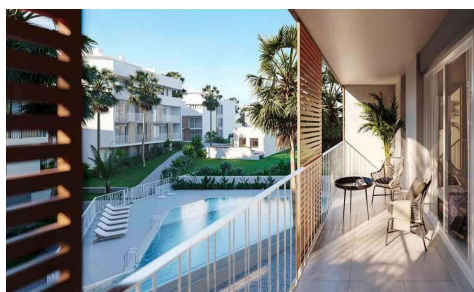

DH44468N

**NEW RESIDENTIAL IN JAVEA 5 MINUTES FROM THE BEACH**

2

2

84m<sup>2</sup>

N/A

**NEW RESIDENTIAL IN JAVEA 5 MINUTES FROM THE BEACH, THE PORT AND THE CENTER !**

!! New residential a few minutes from the beach that consists of 58 homes with 2, 3 and 4 bedrooms distributed on the ground floor with a garden, apartments with terraces on intermediate floors, penthouses and duplexes with large terraces. In addition, all homes will have a garage and storage room. The residential complex will have a swimming pool and a social club. You can configure different aspects in the distribution, finishes and extra options of your home. Adapt your new home to your tastes and preferences and...(Ask for More Details!)