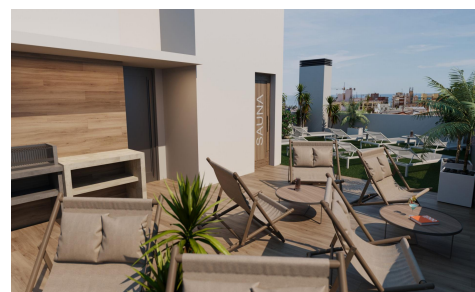

Newly built apartments in Torrevieja Just 600 metres from the beach

0

1

44m²

N/A

Newly built apartments in Torrevieja, just 600 metres from Playa del Cura beach Prime location in the heart of Torrevieja Discover these brand new apartments and penthouses in one of the most sought-after areas of Torrevieja, just 600 metres from Playa del Cura beach and 400 metres from the seafront promenade. Located in the city centre, this lively neighbourhood offers all essential amenities within walking distance, including supermarkets, shops, restaurants, cafés and public transport. Torrevieja is a well-known coastal town on the Costa Blanca, famous for its mild Mediterranean climate, lively atmosphere and year-round seaside lifestyle. Modern apartments with spacious layouts This exclusive new development consists of...(Ask for More Details!)