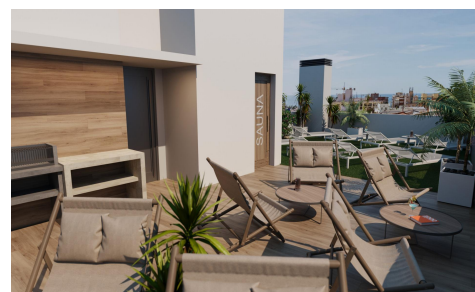

DH26231P

Newly built apartments in Torrevieja Just 600 metres from Playa del Cura beach

1

1

57m²

N/A

Newly built apartments in Torrevieja, just 600 metres from Playa del Cura beach Prime location in the heart of Torrevieja Discover these brand new apartments and penthouses in one of the most sought-after areas of Torrevieja, just 600 metres from Playa del Cura beach and 400 metres from the seafront promenade. Located in the city centre, this lively neighbourhood offers all essential amenities within walking distance, including supermarkets, shops, restaurants, cafés and public transport. Torrevieja is a well-known coastal town on the Costa Blanca, famous for its mild Mediterranean climate, lively atmosphere and year-round seaside lifestyle. Modern apartments with spacious layouts This exclusive new development consists of...(Ask for More Details!)