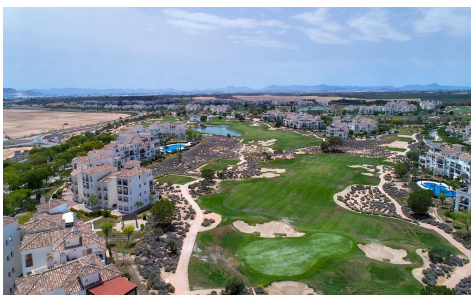

DH83500Y

New Build Semi Detached Villas in Sucina: last €359,900

3

2

111m²

211m²

New Build Semi Detached Villas in Sucina: last unit Fully Equipped and Ready to Move In
 Exceptional Opportunity in Sucina This is your chance to secure the last available unit in this modern new build development, previously used as the show home. It is key ready and delivered fully equipped with furniture, appliances, interior and exterior lighting, air conditioning, electric car charger and an outdoor summer kitchen with fridge. A unique turnkey opportunity in one of the most charming towns of the Costa Calida. Contemporary Design Focused on Light and Comfort These semi detached villas stand out for their elegant and pure contemporary design, with layouts created...(Ask for More Details!)