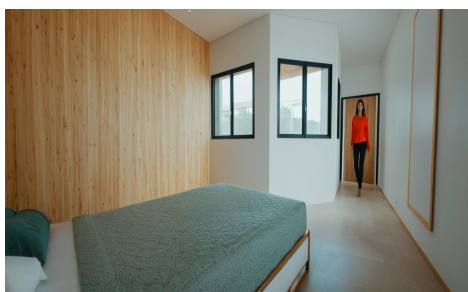

DH82671D

Modern, newly built apartments in the centre of Torrevieja €265,000

Planta Primera y segunda. Estudio B y Vivienda A

2

1

64m²

N/A

N/A

Modern, newly built apartments in the centre of Torrevieja, just 200 m from the sea. Discover this exclusive boutique development of just 8 modern, newly built apartments, perfectly located in the heart of Torrevieja. Just 200 m from the sea in the heart of the city, these homes offer the ideal combination of seaside living and urban amenities. Contemporary design and smart layouts. Choose from 4 studios or 4 two-bedroom apartments with 1 bathroom. Each property is designed with a modern and functional layout that maximises natural light and comfort. High-quality finishes ensure durability and elegance, making these homes perfect for both year-round living and holiday getaways....(Ask for More Details!)