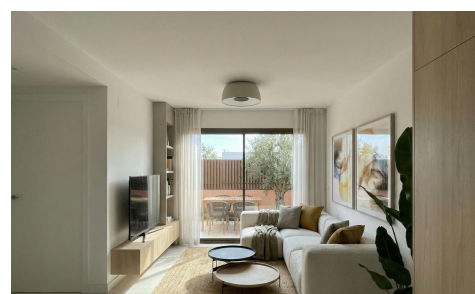

DH77997Q

New Build Villas at El Alba Mediterranean Resort €272,500

2

2

77m²

150m²

New-build villas at El Alba Mediterranean Resort, in Torre Pacheco Modern living in a growing tourist destination Discover this exclusive new-build development comprising just 6 detached and semi-detached villas located at El Alba Mediterranean Resort, in Torre Pacheco, Murcia. This up-and-coming residential area combines modern architecture, leisure facilities and a relaxed Mediterranean lifestyle. Situated between the Terrazas de la Torre golf club and the town of Roldán, the location offers tranquillity without sacrificing proximity to all essential amenities, such as supermarkets, restaurants, bars and banks. Contemporary villas with private outdoor space These modern villas are laid out over a single storey and feature 2 bedrooms and 2...(Ask for More