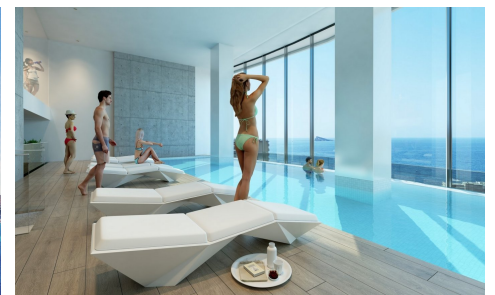

DH16980F

NEW CONSTRUCTION RESIDENTIAL IN PLAYA PONIENTE DE BENIDORM

2

2

80m²

N/A

NEW CONSTRUCTION RESIDENTIAL IN PLAYA PONIENTE DE BENIDORM !!! New residential sea views with 220 homes with 2, 3 and 4 bedrooms in a glass tower with spacious terraces with views. Equipment : Appliances: Hood, Oven and touch-control induction hob, Refrigerator, Dishwasher, Washing machine, Pre-installation for dryer and microwave. Shower screen with safety glass, Mirror, Lighting with LED spotlights Air conditioner Aerothermy The common areas are equipped with an adult pool, a children's pool, a spa, jacuzzis, a chill out area, a children's play area, two paddle courts, a garage, etc. The...(Ask for More Details!)