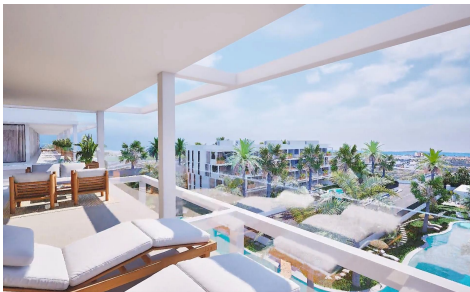

DH26847G

NEW BUILD RESIDENTIAL COMPLEX IN MAR DE CRISTAL

3

2

151m²

N/A

NEW BUILD RESIDENTIAL COMPLEX IN MAR DE CRISTAL New Build modern residential complex of apartments and penthouses located very close to the promenade and the long lovely sandy beaches of Mar de Cristal. You can choose from ground floor apartments with a private garden, mid-floor apartments with a terrace, and penthouses with private solarium. Properties has 2 or 3 bedrooms and 2 bathrooms. The apartments have a modern design, presenting an open plan living area, combining the kitchen, dining area and lounge, into a large space with access to the terrace. The master bedroom has a private bathroom. ... (Ask for More Details!)