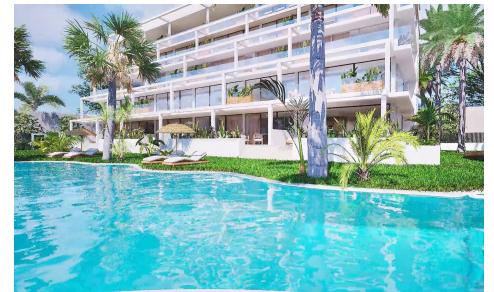

DH26847G

NEW BUILD RESIDENTIAL COMPLEX IN MAR DE CRISTAL

3

2

151m²

N/A

NEW BUILD RESIDENTIAL COMPLEX IN MAR DE CRISTAL New Build modern residential complex of apartments and penthouses located very close to the promenade and the long lovely sandy beaches of Mar de Cristal. You can choose from ground floor apartments with a private garden, mid-floor apartments with a terrace, and penthouses with private solarium. Properties has 2 or 3 bedrooms and 2 bathrooms. The apartments have a modern design, presenting an open plan living area, combining the kitchen, dining area and lounge, into a large space with access to the terrace. The master bedroom has a private bathroom. ... (Ask for More Details!)