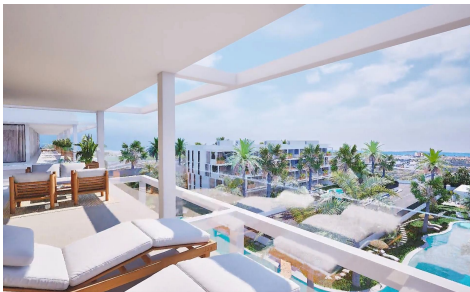

DH90569R

NEW BUILD RESIDENTIAL COMPLEX IN MAR DE CRISTAL

3

2

175m²

N/A

NEW BUILD RESIDENTIAL COMPLEX IN MAR DE CRISTAL New Build modern residential complex of apartments and penthouses located very close to the promenade and the long lovely sandy beaches of Mar de Cristal. You can choose from ground floor apartments with a private garden, mid-floor apartments with a terrace, and penthouses with private solarium. Properties has 2 or 3 bedrooms and 2 bathrooms. The apartments have a modern design, presenting an open plan living area, combining the kitchen, dining area and lounge, into a large space with access to the terrace. The master bedroom has a private bathroom. ... (Ask for More Details!)