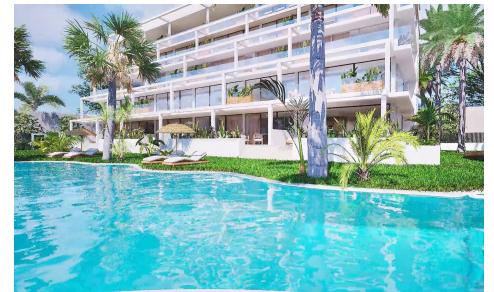

DH90569R

NEW BUILD RESIDENTIAL COMPLEX IN MAR DE CRISTAL

3

2

175m²

N/A

NEW BUILD RESIDENTIAL COMPLEX IN MAR DE CRISTAL New Build modern residential complex of apartments and penthouses located very close to the promenade and the long lovely sandy beaches of Mar de Cristal. You can choose from ground floor apartments with a private garden, mid-floor apartments with a terrace, and penthouses with private solarium. Properties has 2 or 3 bedrooms and 2 bathrooms. The apartments have a modern design, presenting an open plan living area, combining the kitchen, dining area and lounge, into a large space with access to the terrace. The master bedroom has a private bathroom. ... (Ask for More Details!)