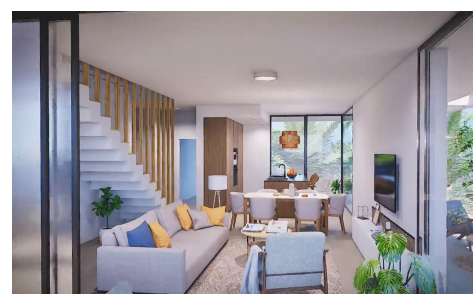

## NEW BUILD RESIDENTIAL COMPLEX IN MAR DE CRISTAL

2

2

119m<sup>2</sup>

N/A

**NEW BUILD RESIDENTIAL COMPLEX IN MAR DE CRISTAL** New Build modern residential complex of apartments and penthouses located very close to the promenade and the long lovely sandy beaches of Mar de Cristal. You can choose from ground floor apartments with a private garden, mid-floor apartments with a terrace, and penthouses with private solarium. Properties has 2 or 3 bedrooms and 2 bathrooms. The apartments have a modern design, presenting an open plan living area, combining the kitchen, dining area and lounge, into a large space with access to the terrace. The master bedroom has a private bathroom. ... (Ask for More Details!)