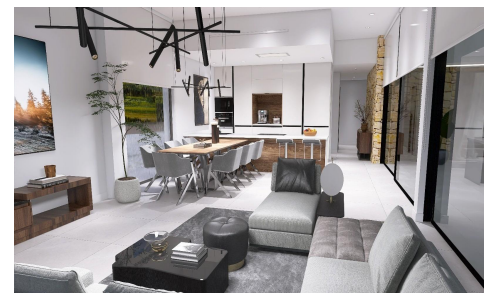

DH74818U

Newly built villas located in the municipality of Aspe €457,000

3

3

189m²

13,172m²

Newly built villas located in the municipality of Aspe. Newly built villas with several models to choose from, with 2, 3 or 4 bedrooms, on one or two floors and built with slabs or with a structure: depending on the model and the plot chosen, the exact price will be calculated. All the villas are built on rustic plots of over 10,000 m², of which around 2,500 m² will be fenced off. The villas have an open-plan kitchen with living room, built-in wardrobes, private swimming pool, porch, storage room and outdoor parking space. There are several plots to choose from. The price...(Ask for More Details!)