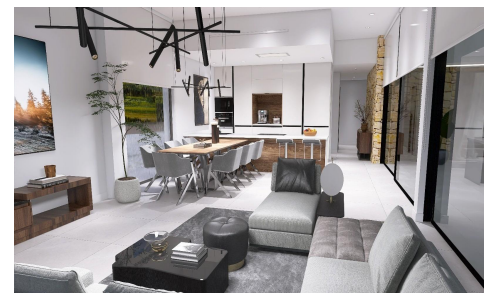

DH60783X

Newly built villas located in the municipality of Aspe €586,000

4

3

248m²

13,172m²

Newly built villas located in the municipality of Aspe. Newly built villas with several models to choose from, with 2, 3 or 4 bedrooms, on one or two floors and built with slabs or with a structure: depending on the model and the plot chosen, the exact price will be calculated. All the villas are built on rustic plots of over 10,000 m², of which around 2,500 m² will be fenced off. The villas have an open-plan kitchen with living room, built-in wardrobes, private swimming pool, porch, storage room and outdoor parking space. There are several plots to choose from. The price...(Ask for More Details!)