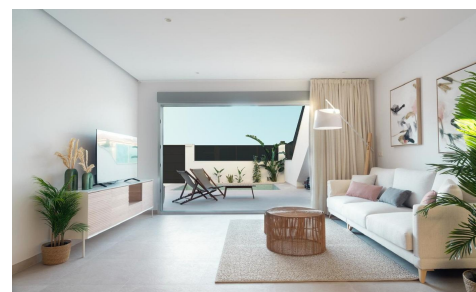

**New Build Bungalows in San Pedro del Pinatar €276,000**

2

2

69m<sup>2</sup>

16m<sup>2</sup>

New Build Bungalows in San Pedro del Pinatar €“ Luxury and Nature by the Sea Prime Location Near Beaches and Nature Reserve Discover an exclusive residential complex of new build bungalows located in one of the most privileged areas of San Pedro del Pinatar, Murcia. Just 1. 8 km from the beaches of the Mediterranean Sea and only 500 metres from the protected Salinas y Arenales Regional Park, this development offers a unique lifestyle surrounded by nature, tranquillity and all essential services. The complex sits in a peaceful residential neighborhood facing a large park, with easy walking access to supermarkets, shops, cafés, the town centre, and the...(Ask for More Details!)