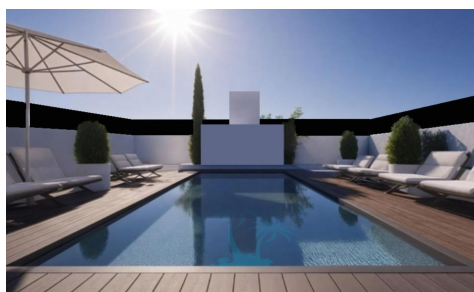

**New Build Bungalows in San Pedro del Pinatar €276,000**

2

2

69m<sup>2</sup>

16m<sup>2</sup>

New Build Bungalows in San Pedro del Pinatar €“ Luxury and Nature by the Sea Prime Location Near Beaches and Nature Reserve Discover an exclusive residential complex of new build bungalows located in one of the most privileged areas of San Pedro del Pinatar, Murcia. Just 1. 8 km from the beaches of the Mediterranean Sea and only 500 metres from the protected Salinas y Arenales Regional Park, this development offers a unique lifestyle surrounded by nature, tranquillity and all essential services. The complex sits in a peaceful residential neighborhood facing a large park, with easy walking access to supermarkets, shops, cafés, the town centre, and the...(Ask for More Details!)