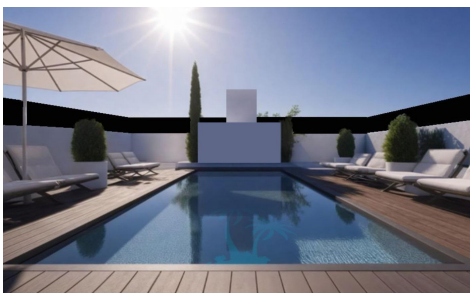

DH31364H

New Build Bungalows in San Pedro del Pinatar €298,000

3

2

83m²

21m²

New Build Bungalows in San Pedro del Pinatar â€“ Luxury and Nature by the Sea Prime Location Near Beaches and Nature Reserve Discover an exclusive residential complex of new build bungalows located in one of the most privileged areas of San Pedro del Pinatar, Murcia. Just 1. 8 km from the beaches of the Mediterranean Sea and only 500 metres from the protected Salinas y Arenales Regional Park, this development offers a unique lifestyle surrounded by nature, tranquillity and all essential services. The complex sits in a peaceful residential neighborhood facing a large park, with easy walking access to supermarkets, shops, cafés, the town centre, and the...(Ask for More Details!)