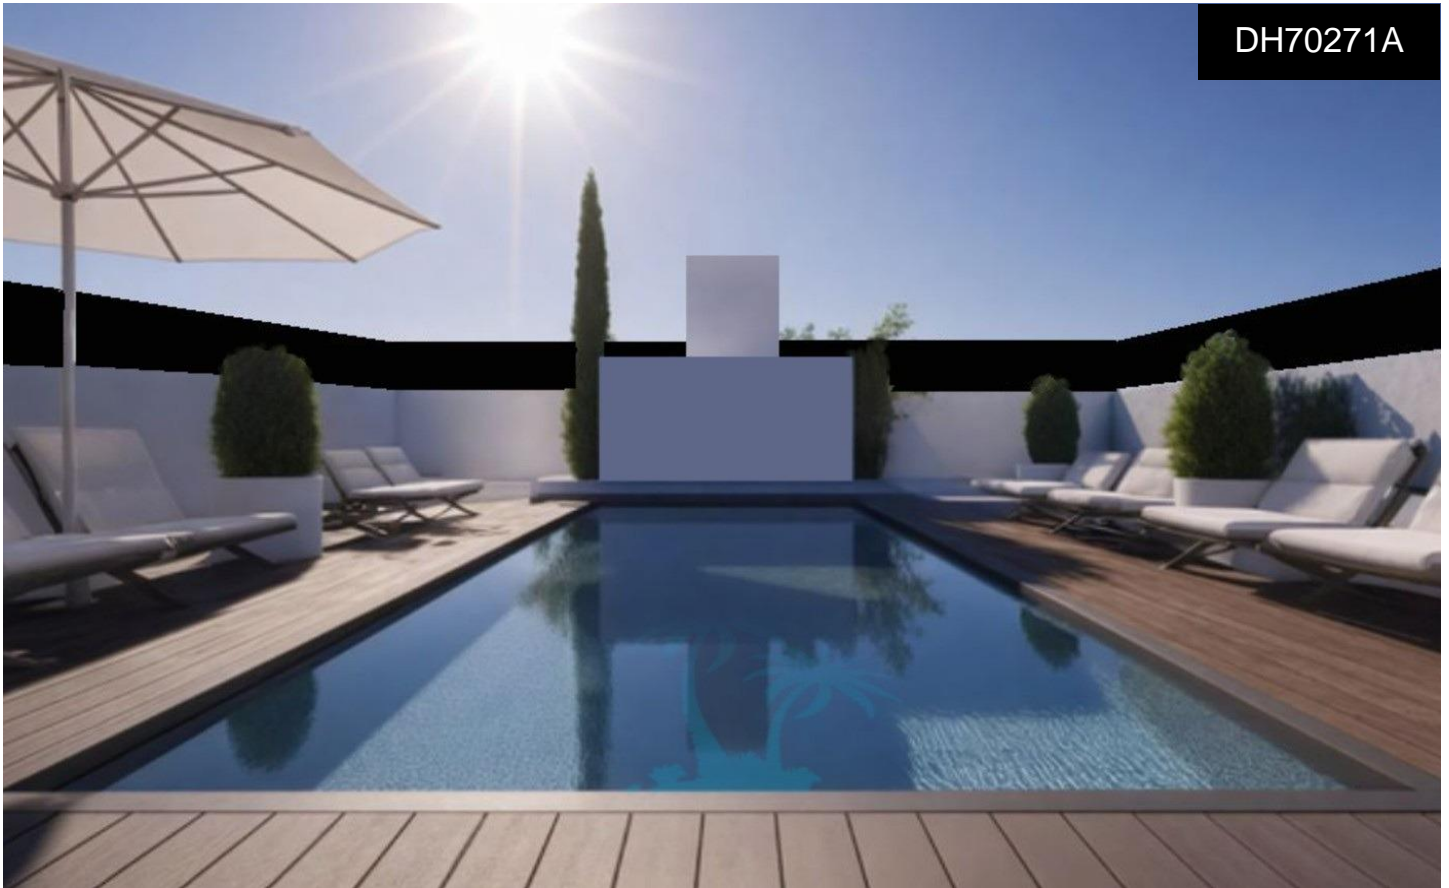

DH70271A

New Build Bungalows in San Pedro del Pinatar €288,000

2

2

70m²

N/A

New Build Bungalows in San Pedro del Pinatar €“ Luxury and Nature by the Sea Prime Location Near Beaches and Nature Reserve Discover an exclusive residential complex of new build bungalows located in one of the most privileged areas of San Pedro del Pinatar, Murcia. Just 1. 8 km from the beaches of the Mediterranean Sea and only 500 metres from the protected Salinas y Arenales Regional Park, this development offers a unique lifestyle surrounded by nature, tranquillity and all essential services. The complex sits in a peaceful residential neighborhood facing a large park, with easy walking access to supermarkets, shops, cafés, the town centre, and the...(Ask for More Details!)