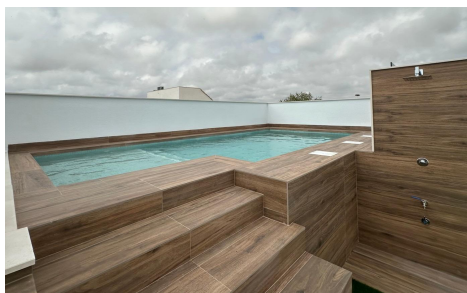

## New Build Bungalows in San Pedro del Pinatar €304,000

3

2

82m<sup>2</sup>

N/A

New Build Bungalows in San Pedro del Pinatar â€“ Luxury and Nature by the Sea Prime Location Near Beaches and Nature Reserve Discover an exclusive residential complex of new build bungalows located in one of the most privileged areas of San Pedro del Pinatar, Murcia. Just 1. 8 km from the beaches of the Mediterranean Sea and only 500 metres from the protected Salinas y Arenales Regional Park, this development offers a unique lifestyle surrounded by nature, tranquillity and all essential services. The complex sits in a peaceful residential neighborhood facing a large park, with easy walking access to supermarkets, shops, cafés, the town centre, and the...(Ask for More Details!)