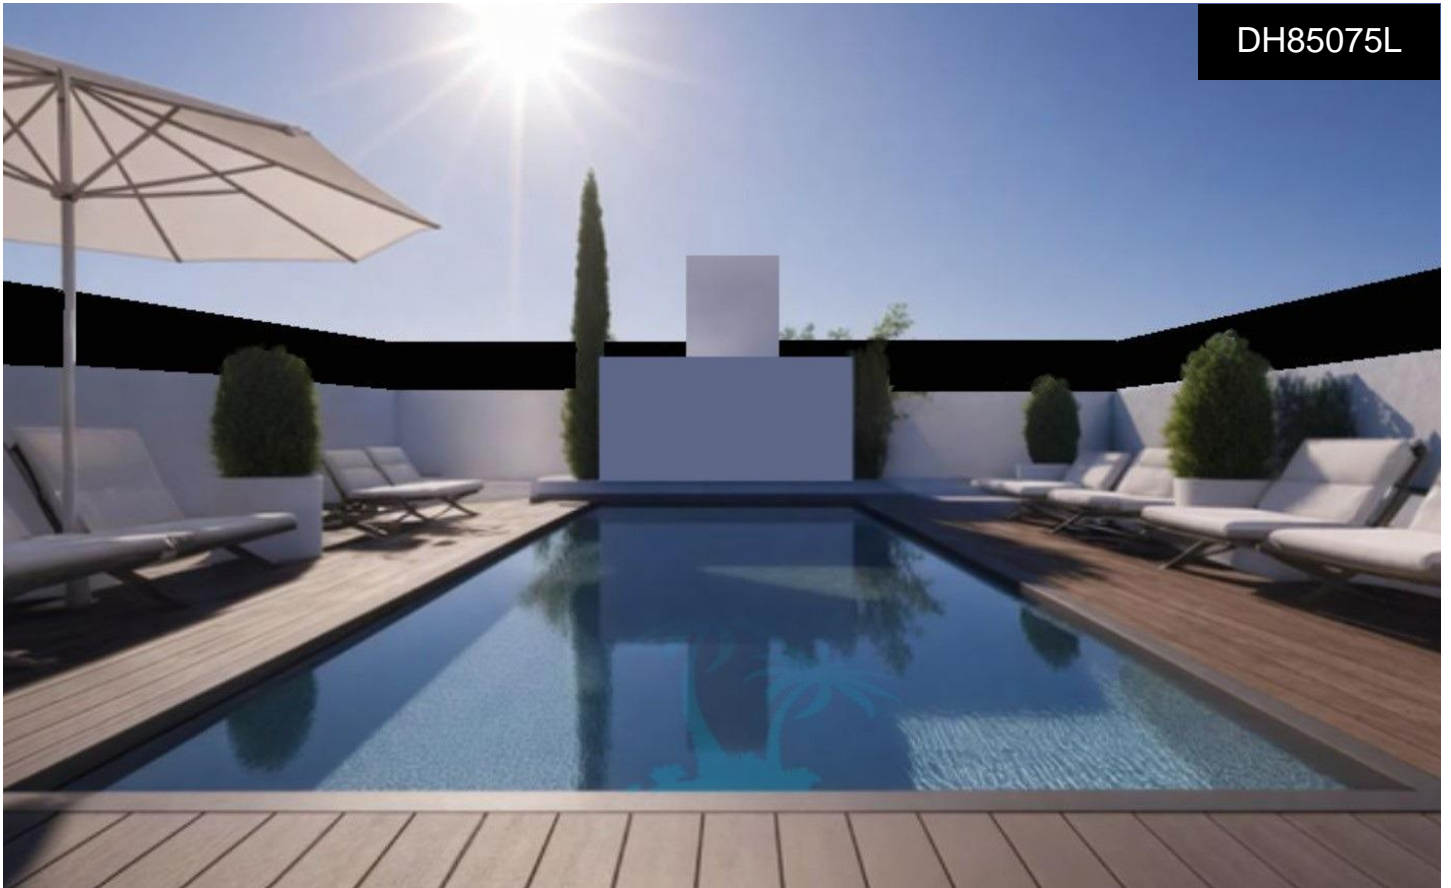

## New Build Bungalows in San Pedro del Pinatar €304,000

3

2

82m<sup>2</sup>

N/A

New Build Bungalows in San Pedro del Pinatar â€“ Luxury and Nature by the Sea Prime Location Near Beaches and Nature Reserve Discover an exclusive residential complex of new build bungalows located in one of the most privileged areas of San Pedro del Pinatar, Murcia. Just 1. 8 km from the beaches of the Mediterranean Sea and only 500 metres from the protected Salinas y Arenales Regional Park, this development offers a unique lifestyle surrounded by nature, tranquillity and all essential services. The complex sits in a peaceful residential neighborhood facing a large park, with easy walking access to supermarkets, shops, cafés, the town centre, and the...(Ask for More Details!)