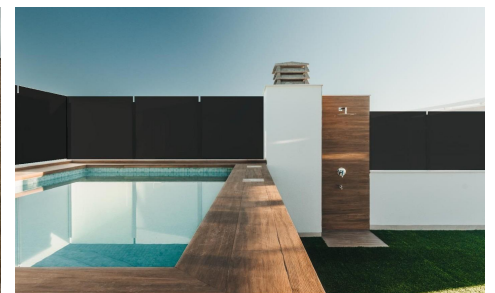

## New Build Bungalows in San Pedro del Pinatar €304,000

3

2

82m<sup>2</sup>

N/A

New Build Bungalows in San Pedro del Pinatar â€“ Luxury and Nature by the Sea Prime Location Near Beaches and Nature Reserve Discover an exclusive residential complex of new build bungalows located in one of the most privileged areas of San Pedro del Pinatar, Murcia. Just 1. 8 km from the beaches of the Mediterranean Sea and only 500 metres from the protected Salinas y Arenales Regional Park, this development offers a unique lifestyle surrounded by nature, tranquillity and all essential services. The complex sits in a peaceful residential neighborhood facing a large park, with easy walking access to supermarkets, shops, cafés, the town centre, and the...(Ask for More Details!)