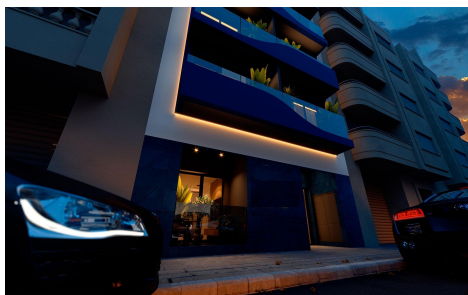

**New Build Apartments 200 Metres from the Sea €275,000**

1

1

75m<sup>2</sup>

N/A

New Build Apartments 200 Metres from the Sea in Torrevieja Modern Homes in a Prime Location Discover this new development in the heart of Torrevieja, just 200 metres from Acequión Beach, one of the most popular beaches in the city. This residential building has 11 homes distributed in a quiet environment, ideal for those looking to live near the sea without giving up urban amenities. The location offers walking distance to the centre of Torrevieja, parks, restaurants, supermarkets and all the services you need for everyday life. Distances to key points: Acequión Beach: 0. 2 km Torrevieja town centre: 0. 7 km Marina Salinas marina: 1....(Ask for More Details!)