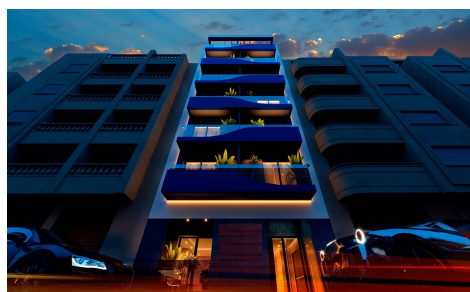

DH69927U

New Build Apartments 200 Metres from the Sea €199,000

1

1

62m²

N/A

New Build Apartments 200 Metres from the Sea in Torrevieja Modern Homes in a Prime Location Discover this new development in the heart of Torrevieja, just 200 metres from Acequión Beach, one of the most popular beaches in the city. This residential building has 11 homes distributed in a quiet environment, ideal for those looking to live near the sea without giving up urban amenities. The location offers walking distance to the centre of Torrevieja, parks, restaurants, supermarkets and all the services you need for everyday life. Distances to key points: Acequión Beach: 0. 2 km Torrevieja town centre: 0. 7 km Marina Salinas marina: 1....(Ask for More Details!)