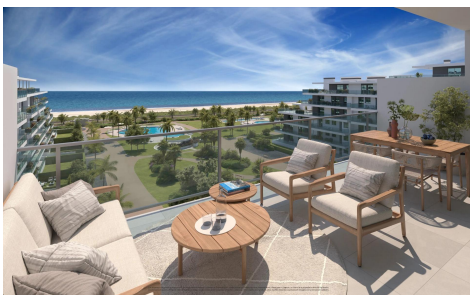

DH56248N

NEW BUILD RESIDENTIAL COMPLEX IN ALMERIMAR

2

2

103m²

70m²

NEW BUILD RESIDENTIAL COMPLEX IN ALMERIMAR New Build an exclusive development of apartments with 2 and 3 bedrooms adapted to your needs in a privileged area of Almerimar. Modern apartments have incredible sea views, top quality finishes, large terraces and bright spaces, as well as extraordinary communal areas that have a concierge and security service, swimming pools of various sizes, a solarium area, gym, garage, storage room and extensive garden areas from where you can hear the sound of the waves of the sea. New Build residential complex with impressive panoramic views over the Mediterranean located next to the promenade, which runs along the beach...(Ask for More Details!)