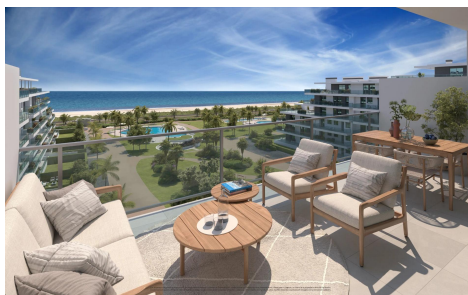

NEW BUILD RESIDENTIAL COMPLEX IN ALMERIMAR

3

2

116m²

115m²

NEW BUILD RESIDENTIAL COMPLEX IN ALMERIMAR New Build an exclusive development of apartments with 2 and 3 bedrooms adapted to your needs in a privileged area of Almerimar. Modern apartments have incredible sea views, top quality finishes, large terraces and bright spaces, as well as extraordinary communal areas that have a concierge and security service, swimming pools of various sizes, a solarium area, gym, garage, storage room and extensive garden areas from where you can hear the sound of the waves of the sea. New Build residential complex with impressive panoramic views over the Mediterranean located next to the promenade, which runs along the beach...(Ask for More Details!)