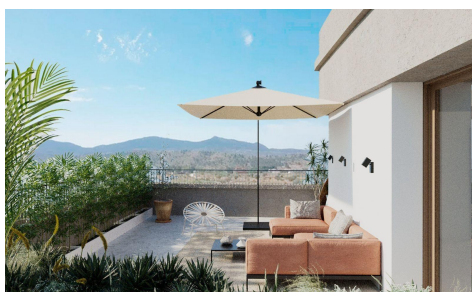

DH39486W

€305,000

3

2

127m<sup>2</sup>

N/A

Exclusive New Build Apartments with Views of the Vineyards in Hondón de las Nieves Modern Homes in a Unique Natural Setting Discover this new development of flats in Hondón de las Nieves, a charming village set in a beautiful valley surrounded by olive and almond groves. This development offers 15 exclusive 2 and 3 bedroom homes, all designed to offer maximum comfort, energy efficiency and stunning views of the Vinalopó vineyards. Located in Vinalopó Medio, this peaceful enclave is ideal for those seeking a relaxed Mediterranean lifestyle, with easy access to nature and all essential services. High Quality Features and Modern Design Each flat has...(Ask for More Details!)