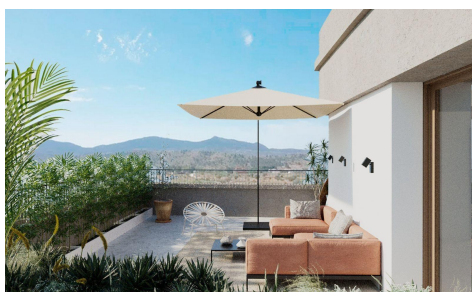

DH60522S

€280,000

3

2

126m<sup>2</sup>

N/A

Exclusive New Build Apartments with Views of the Vineyards in Hondón de las Nieves Modern Homes in a Unique Natural Setting Discover this new development of flats in Hondón de las Nieves, a charming village set in a beautiful valley surrounded by olive and almond groves. This development offers 15 exclusive 2 and 3 bedroom homes, all designed to offer maximum comfort, energy efficiency and stunning views of the Vinalopó vineyards. Located in Vinalopó Medio, this peaceful enclave is ideal for those seeking a relaxed Mediterranean lifestyle, with easy access to nature and all essential services. High Quality Features and Modern Design Each flat has...(Ask for More Details!)