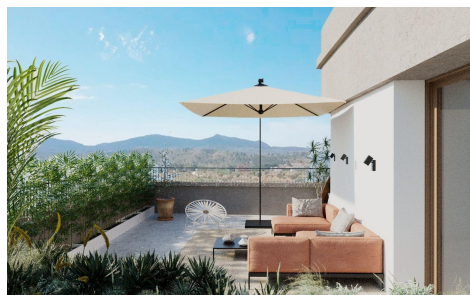

DH67646R

€220,000

2

2

93m²

N/A

Exclusive New Build Apartments with Views of the Vineyards in Hondón de las Nieves Modern Homes in a Unique Natural Setting Discover this new development of flats in Hondón de las Nieves, a charming village set in a beautiful valley surrounded by olive and almond groves. This development offers 15 exclusive 2 and 3 bedroom homes, all designed to offer maximum comfort, energy efficiency and stunning views of the Vinalopó vineyards. Located in Vinalopó Medio, this peaceful enclave is ideal for those seeking a relaxed Mediterranean lifestyle, with easy access to nature and all essential services. High Quality Features and Modern Design Each flat has...(Ask for More Details!)