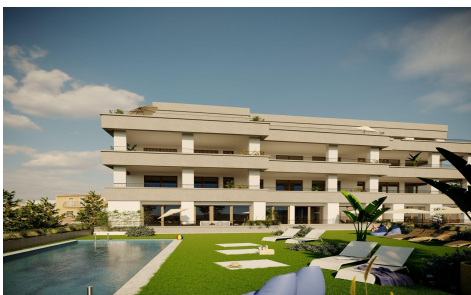

DH67646R

€220,000

2

2

93m²

N/A

Exclusive New Build Apartments with Views of the Vineyards in Hondón de las Nieves Modern Homes in a Unique Natural Setting Discover this new development of flats in Hondón de las Nieves, a charming village set in a beautiful valley surrounded by olive and almond groves. This development offers 15 exclusive 2 and 3 bedroom homes, all designed to offer maximum comfort, energy efficiency and stunning views of the Vinalopó vineyards. Located in Vinalopó Medio, this peaceful enclave is ideal for those seeking a relaxed Mediterranean lifestyle, with easy access to nature and all essential services. High Quality Features and Modern Design Each flat has...(Ask for More Details!)