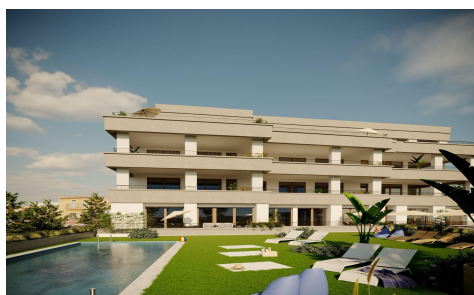

€305,000

3

2

126m²

N/A

Exclusive New Build Apartments with Views of the Vineyards in Hondón de las Nieves Modern Homes in a Unique Natural Setting Discover this new development of flats in Hondón de las Nieves, a charming village set in a beautiful valley surrounded by olive and almond groves. This development offers 15 exclusive 2 and 3 bedroom homes, all designed to offer maximum comfort, energy efficiency and stunning views of the Vinalopó vineyards. Located in Vinalopó Medio, this peaceful enclave is ideal for those seeking a relaxed Mediterranean lifestyle, with easy access to nature and all essential services. High Quality Features and Modern Design Each flat has...(Ask for More Details!)