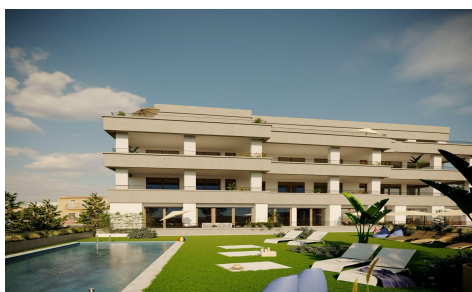

DH28991D

€240,000

2

2

90m²

N/A

Exclusive New Build Apartments with Views of the Vineyards in Hondón de las Nieves Modern Homes in a Unique Natural Setting Discover this new development of flats in Hondón de las Nieves, a charming village set in a beautiful valley surrounded by olive and almond groves. This development offers 15 exclusive 2 and 3 bedroom homes, all designed to offer maximum comfort, energy efficiency and stunning views of the Vinalopó vineyards. Located in Vinalopó Medio, this peaceful enclave is ideal for those seeking a relaxed Mediterranean lifestyle, with easy access to nature and all essential services. High Quality Features and Modern Design Each flat has...(Ask for More Details!)