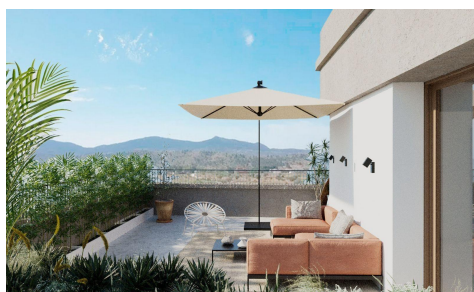

DH28991D

€240,000

2

2

90m²

N/A

Exclusive New Build Apartments with Views of the Vineyards in Hondón de las Nieves Modern Homes in a Unique Natural Setting Discover this new development of flats in Hondón de las Nieves, a charming village set in a beautiful valley surrounded by olive and almond groves. This development offers 15 exclusive 2 and 3 bedroom homes, all designed to offer maximum comfort, energy efficiency and stunning views of the Vinalopó vineyards. Located in Vinalopó Medio, this peaceful enclave is ideal for those seeking a relaxed Mediterranean lifestyle, with easy access to nature and all essential services. High Quality Features and Modern Design Each flat has...(Ask for More Details!)