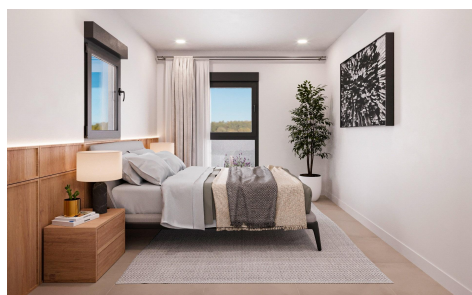

DH36267M

NEW BUILD TOWNHOUSES IN FUENTE ALAMO, MURCIA

3

2

94m²

191m²

Newly built residential development of villas and townhouses in Fuente Álamo, Murcia. This location offers an exceptional natural environment, far from the hustle and bustle of big cities and the tourist pressure of the coast. Furthermore, we are committed to working from a sustainable development perspective, minimising our environmental impact and maximising integration with the local community. Here, your dreams of a peaceful and sustainable lifestyle become a reality. Imagine waking up every morning in a stunning natural setting, surrounded by peaceful landscapes and the unique beauty of the Murcian countryside. This development prioritises energy efficiency, the use of environmentally friendly materials and harmonious integration with...(Ask for More