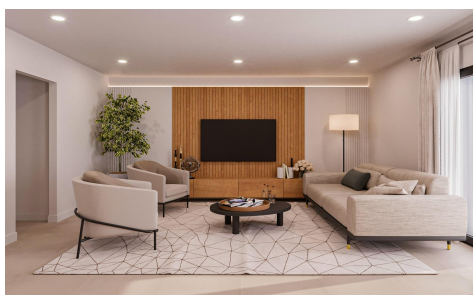

DH36267M

NEW BUILD TOWNHOUSES IN FUENTE ALAMO, MURCIA

3

2

94m²

191m²

Newly built residential development of villas and townhouses in Fuente Álamo, Murcia. This location offers an exceptional natural environment, far from the hustle and bustle of big cities and the tourist pressure of the coast. Furthermore, we are committed to working from a sustainable development perspective, minimising our environmental impact and maximising integration with the local community. Here, your dreams of a peaceful and sustainable lifestyle become a reality. Imagine waking up every morning in a stunning natural setting, surrounded by peaceful landscapes and the unique beauty of the Murcian countryside. This development prioritises energy efficiency, the use of environmentally friendly materials and harmonious integration with...(Ask for More