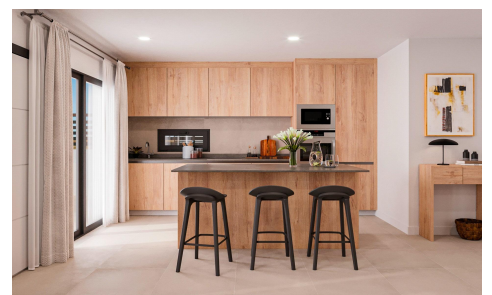

DH36267M

NEW BUILD TOWNHOUSES IN FUENTE ALAMO, MURCIA

3

2

94m²

191m²

Newly built residential development of villas and townhouses in Fuente Álamo, Murcia. This location offers an exceptional natural environment, far from the hustle and bustle of big cities and the tourist pressure of the coast. Furthermore, we are committed to working from a sustainable development perspective, minimising our environmental impact and maximising integration with the local community. Here, your dreams of a peaceful and sustainable lifestyle become a reality. Imagine waking up every morning in a stunning natural setting, surrounded by peaceful landscapes and the unique beauty of the Murcian countryside. This development prioritises energy efficiency, the use of environmentally friendly materials and harmonious integration with...(Ask for More