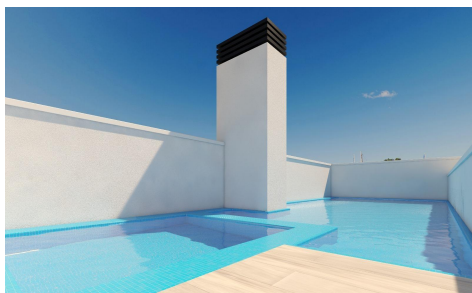

DH14058V

New Build Apartments in Torrevieja, Just 150m from Playa del Cura Prime Location in Torrevieja, Close to Beaches and Amenities Experience coastal living at its best with these brand-new apartments and penthouses in Torrevieja, located a mere 150 meters from Playa del Cura. These exclusive residences are nestled in a vibrant neighborhood with all essential amenities within reach, including shops, restaurants, and cafes. Perfectly positioned on Spain's Costa Blanca, Torrevieja offers residents a Mediterranean climate and relaxed lifestyle with easy access to both Alicante Airport (45 km) and Murcia Airport (65 km). Modern Design with Spacious Layouts and Quality Finishes This new residential complex consists...(Ask for More Details!)

3

2

96m²

N/A

New Build Apartments in Torrevieja, Just 150m from Playa del Cura Prime Location in Torrevieja, Close to Beaches and Amenities Experience coastal living at its best with these brand-new apartments and penthouses in Torrevieja, located a mere 150 meters from Playa del Cura. These exclusive residences are nestled in a vibrant neighborhood with all essential amenities within reach, including shops, restaurants, and cafes. Perfectly positioned on Spain's Costa Blanca, Torrevieja offers residents a Mediterranean climate and relaxed lifestyle with easy access to both Alicante Airport (45 km) and Murcia Airport (65 km). Modern Design with Spacious Layouts and Quality Finishes This new residential complex consists...(Ask for More Details!)