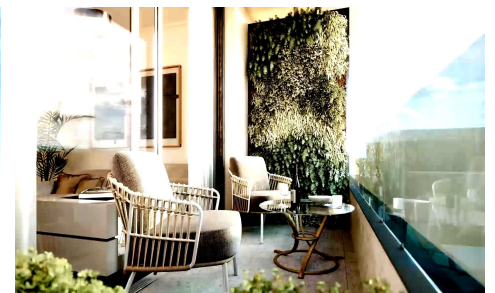

DH63303T

New Build Development in the Heart of Torrevieja €183,900

1

1

35m²

N/A

New Build Development in the Heart of Torrevieja Located in the vibrant center of Torrevieja, this new build development offers the perfect combination of modern living and accessibility. Situated just 300 meters from a wide array of services, including restaurants, bars, supermarkets, taxis, bus stops, pharmacies, and banks, this property provides unparalleled convenience in one of the most sought-after areas of the city. Proximity to Beaches and Entertainment One of the standout features of this property is its close proximity to the stunning beaches of Torrevieja, located just 600 meters away. Whether you're looking to relax by the sea or explore the local area, you'll find...(Ask for More Details!)