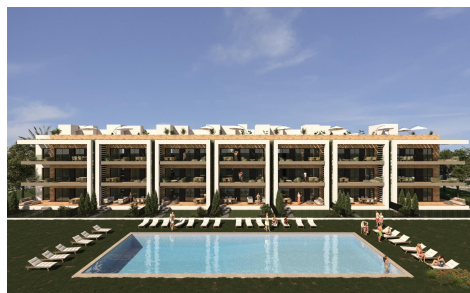

DH83573J

NEW BUILD RESIDENTIAL COMPLEX NEAR LA SERENA GOLF

3

2

105m²

159m²

NEW BUILD RESIDENTIAL COMPLEX NEAR LA SERENA GOLF, LOS ALCAZARES This amazing complex will be formed by 244 apartments with 2 and 3 bedrooms, divided in 8 blocks and 20 private Villas. Modern apartments in 3 floors (ground floor plus 2), ground floor with nice gardens, and some of them with private swimming pool and second floor with nice terraces and private solariums. Corner apartments (4 per floor) and top floor apartments has 3 bedrooms and the rest 2 bedrooms. East facing properties looking to the communal areas and West facing with wonderful golf course views. Complex with the communal...(Ask for More Details!)