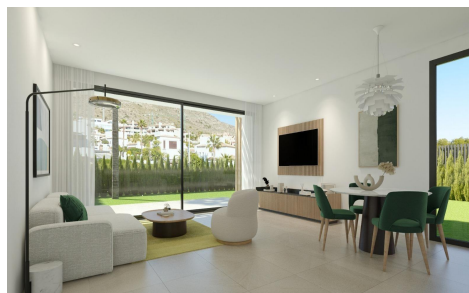

DH64876N

NEW BUILD TOWNHOUSES IN FINESTRAT €535,000

3

3

106m²

103m²

NEW BUILD TOWNHOUSES IN FINESTRAT New Build residential of townhouses and semi-detached villas in Sierra Cortina, Finestrat. All properties will have 3 spacious bedrooms and 3 elegant bathrooms to provide comfort and privacy to its inhabitants. The spacious living-dining room, with its integrated modern kitchen, will be the heart of the house, where family and friends will be able to gather and enjoy unforgettable moments. In addition, the house will be equipped with pre-installation for ducted air conditioning. Cutting-edge technology will be a prominent feature of this house, as it will be fully automated thanks to an advanced home automation system. From lighting control to security management,...(Ask for More Details!)