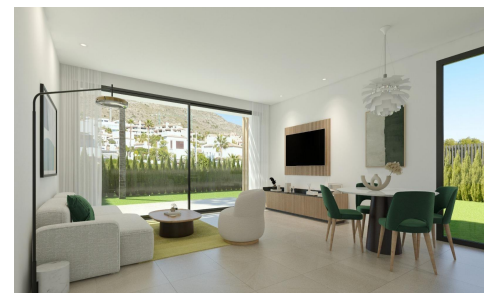

DH61638M

NEW BUILD SEMI-DETACHED VILLAS IN FINESTRAT €565,000

3

3

109m²

179m²

NEW BUILD SEMI-DETACHED VILLAS IN FINESTRAT New Build residential of townhouses and semi-detached villas in Sierra Cortina, Finestrat. All properties will have 3 spacious bedrooms and 3 elegant bathrooms to provide comfort and privacy to its inhabitants. The spacious living-dining room, with its integrated modern kitchen, will be the heart of the house, where family and friends will be able to gather and enjoy unforgettable moments. In addition, the house will be equipped with pre-installation for ducted air conditioning. Cutting-edge technology will be a prominent feature of this house, as it will be fully automated thanks to an advanced home automation system. From lighting control to security...(Ask for More Details!)