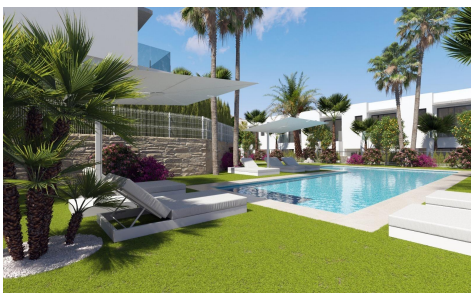

DH61638M

NEW BUILD SEMI-DETACHED VILLAS IN FINESTRAT €565,000

3

3

109m²

179m²

NEW BUILD SEMI-DETACHED VILLAS IN FINESTRAT New Build residential of townhouses and semi-detached villas in Sierra Cortina, Finestrat. All properties will have 3 spacious bedrooms and 3 elegant bathrooms to provide comfort and privacy to its inhabitants. The spacious living-dining room, with its integrated modern kitchen, will be the heart of the house, where family and friends will be able to gather and enjoy unforgettable moments. In addition, the house will be equipped with pre-installation for ducted air conditioning. Cutting-edge technology will be a prominent feature of this house, as it will be fully automated thanks to an advanced home automation system. From lighting control to security...(Ask for More Details!)