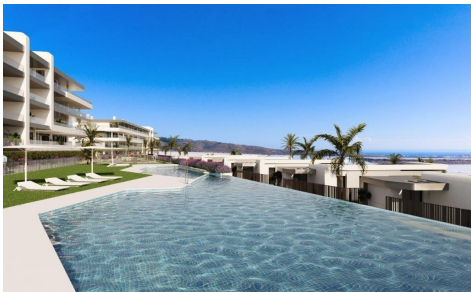

## NEW BUILD RESIDENTIAL COMPLEX NEAR MUTXAMEL

3

2

92m<sup>2</sup>

N/A

NEW BUILD RESIDENTIAL COMPLEX NEAR MUTXAMEL. Come and live in a complex in an area with a high quality of life, located on the Bonalba golf course with stunning sea views near Mutxamel, a short distance from the Alicante Airport, the city of Alicante and the beaches. . Residential complex has 2 and 3 bedrooms apartments with large terraces, and 2, 3 and 4 bedrooms villas. A dream home where you will create the best memories of your life. Exclusive homes with all the necessary amenities close at hand. Unwind after a long working day in the swimming pool of the complex. Every nook and cranny...(Ask for More Details!)