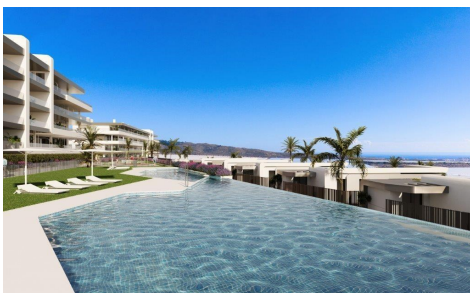

DH36034C

NEW BUILD RESIDENTIAL COMPLEX NEAR MUTXAMEL

2

2

74m²

N/A

NEW BUILD RESIDENTIAL COMPLEX NEAR MUTXAMEL Come and live in a complex in an area with a high quality of life, located on the Bonalba golf course with stunning sea views near Mutxamel, a short distance from the Alicante Airport, the city of Alicante and the beaches. . Residential complex has 2 and 3 bedrooms apartments with large terraces, and 2, 3 and 4 bedrooms villas. A dream home where you will create the best memories of your life. Exclusive homes with all the necessary amenities close at hand. Unwind after a long working day in the swimming pool of the complex. Every nook and cranny...(Ask for More Details!)