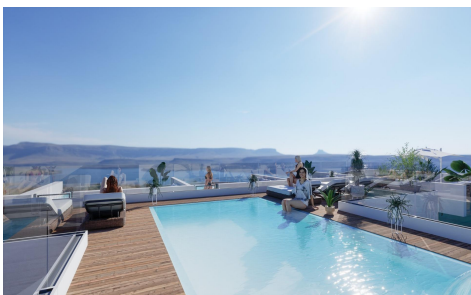

DH46702U

NEW BUILD PENTHOUSES IN TORREVIEJA €469,000

2

2

64m²

N/A

NEW BUILD PENTHOUSES IN TORREVIEJA New Build avant-garde design five-storey development in Torrevieja with 34 exclusive properties offers a variety of living options, from stylish apartments to penthouses with breathtaking panoramic views. Every corner of residential has been carefully planned to maximise space and natural light, creating bright and welcoming environments that invite well-being. Residential majestically located in the heart of Torrevieja, consolidating itself as a residential development full of elegance and modernity. Its strategic location ensures that residents will feel part of this amazing city with easy access to a variety of services and attractions. It is a unique opportunity to invest...(Ask for More Details!)