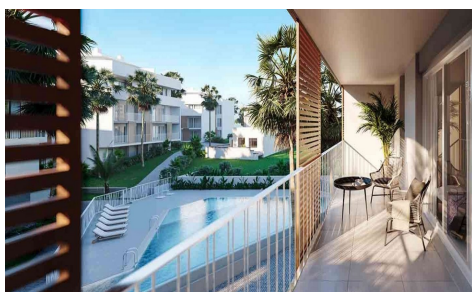

NEW RESIDENTIAL IN JAVEA 5 MINUTES FROM THE BEACH, THE PORT AND THE CENTER !

3

2

106m²

N/A

NEW RESIDENTIAL IN JAVEA 5 MINUTES FROM THE BEACH, THE PORT AND THE CENTER !

!! New residential a few minutes from the beach that consists of 58 homes with 2, 3 and 4 bedrooms distributed on the ground floor with a garden, apartments with terraces on intermediate floors, penthouses and duplexes with large terraces. In addition, all homes will have a garage and storage room. The residential complex will have a swimming pool and a social club. You can configure different aspects in the distribution, finishes and extra options of your home. Adapt your new home to your tastes and preferences and...(Ask for More Details!)