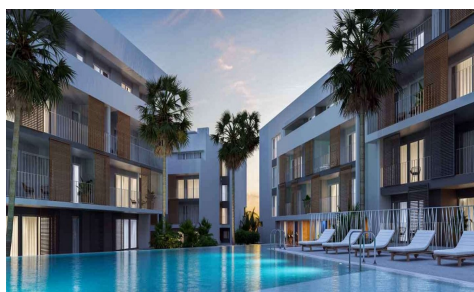

NEW RESIDENTIAL IN JAVEA 5 MINUTES FROM THE BEACH, THE PORT AND THE CENTER !

3

2

106m²

N/A

NEW RESIDENTIAL IN JAVEA 5 MINUTES FROM THE BEACH, THE PORT AND THE CENTER !

!! New residential a few minutes from the beach that consists of 58 homes with 2, 3 and 4 bedrooms distributed on the ground floor with a garden, apartments with terraces on intermediate floors, penthouses and duplexes with large terraces. In addition, all homes will have a garage and storage room. The residential complex will have a swimming pool and a social club. You can configure different aspects in the distribution, finishes and extra options of your home. Adapt your new home to your tastes and preferences and...(Ask for More Details!)