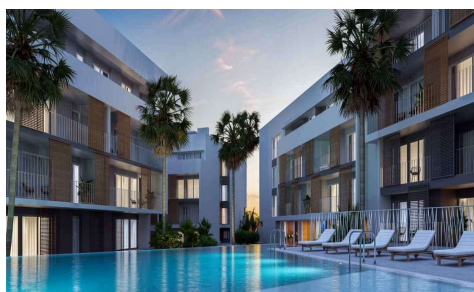

DH17748W

NEW RESIDENTIAL IN JAVEA 5 MINUTES FROM THE BEACH

3

2

105m²

N/A

NEW RESIDENTIAL IN JAVEA 5 MINUTES FROM THE BEACH, THE PORT AND THE CENTER !

!! New residential a few minutes from the beach that consists of 58 homes with 2, 3 and 4 bedrooms distributed on the ground floor with a garden, apartments with terraces on intermediate floors, penthouses and duplexes with large terraces. In addition, all homes will have a garage and storage room. The residential complex will have a swimming pool and a social club. You can configure different aspects in the distribution, finishes and extra options of your home. Adapt your new home to your tastes and preferences and...(Ask for More Details!)